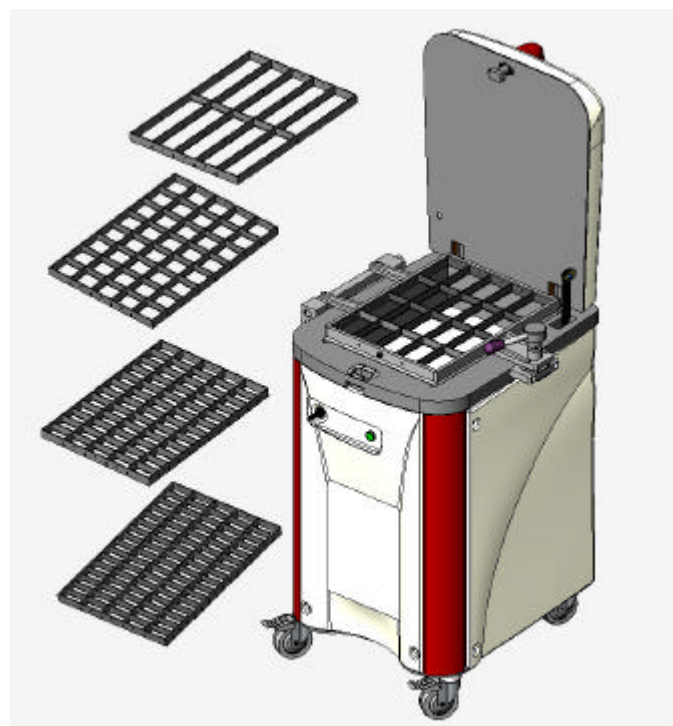

#### FEATURES

**Aluminium tank.**

Prevents rust from appearing in the tank for a better hygiene. Saving of time during cleaning.

**Plate made of Ertalyste®.**

Offer a high rigidity and hardness level.  
Growth stability superior to cast iron.  
Saving of flour and time as the flouring is very reduced due to the low individual plate stickiness.

**Removable grid made of stainless steel**

**Divided dough ball shape:**

#### ACCESSORIES — OPTIONS

- Different grids