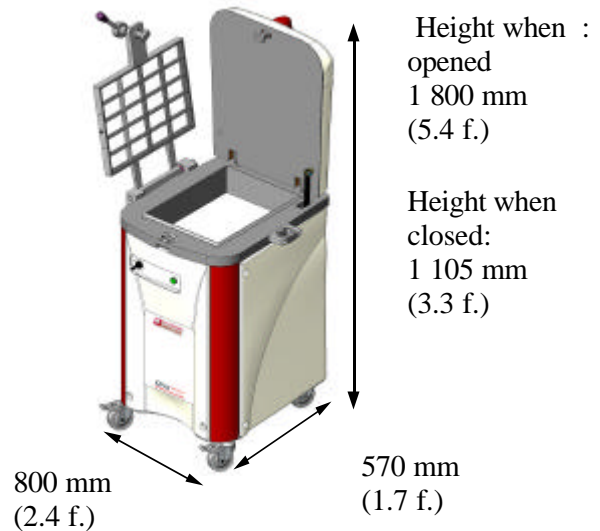

*Packaging on slatted wood box pallet two way (\*) :*

Gross weight : 250 kg (550 lb)

Dimensions (Length X Width X Height) : 1,00m X 0,70m X 1,25m

(\*) Maritime full box, not treated wood

## HYGIENE — SECURITY

The DIVA divider is in accordance :

- with 89/392 EEC, the directive on hatches.
- with the labour regulations

## OVERALL DIMENSIONS

## Dimensions of the tank